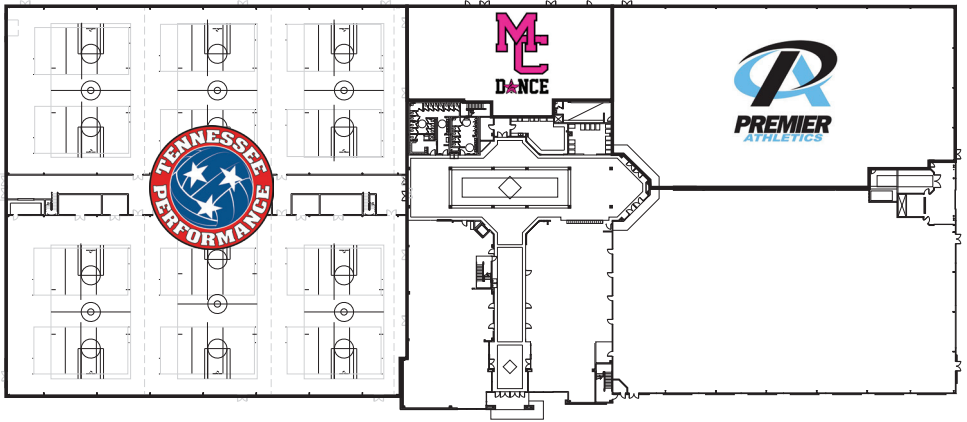

FRANKLIN SPORTS HALL

WELCOME TO
FRANKLIN SPORTS HALL

Ground Level

Upper Level

Up to 58,989 sq.ft. of space remains available for lease.
Please contact Trey Kirby, 615.496.1296, tkirby@nainashville.com.