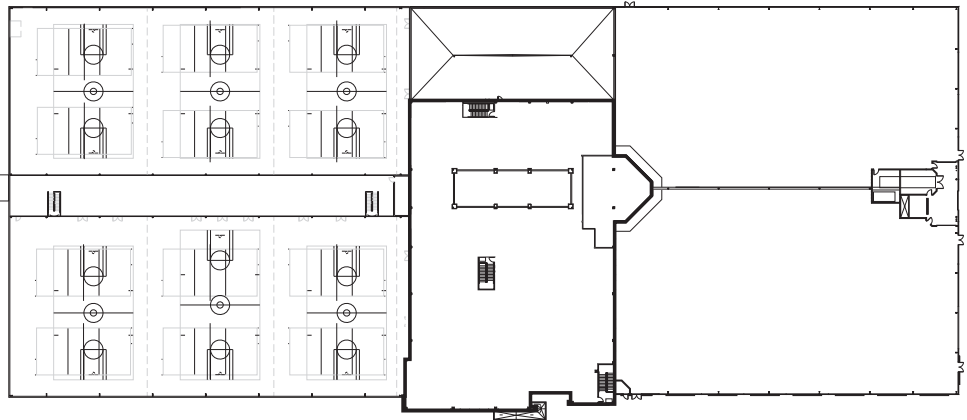

FRANKLIN SPORTS HALL

WELCOME TO
FRANKLIN SPORTS HALL

Ground Level

Upper Level

Up to 58,989 sq.ft. of space remains available for lease.
Please contact Trey Kirby, 615.496.1296, tkirby@nainashville.com.